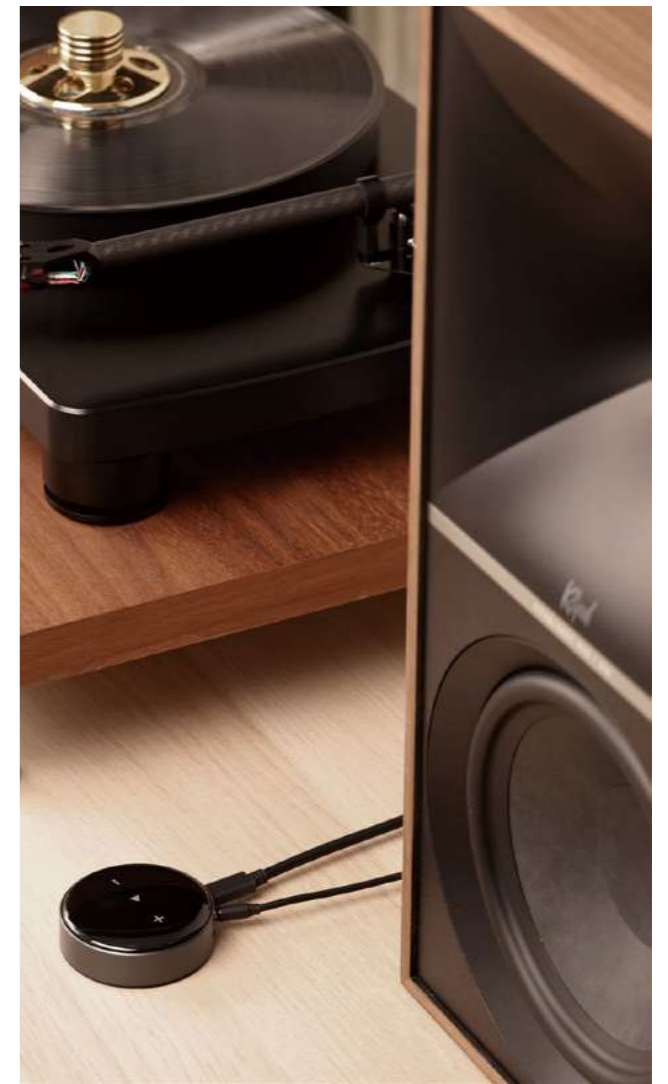

WiiM Mini

Make Your Audio **Smart**

WiiM Mini Audio Streamer

The WiiM Mini is the ultimate audio streamer, offering AirPlay 2, DLNA, Spotify Connect, TIDAL Connect, Hi-Res lossless audio, Alexa integration, and multiroom audio support. It transforms your existing stereo setup into a smart system, giving you full control over your music from multiple sources.

AirPlay 2 Receiver—Stream music from iOS and Mac devices or transmit Apple TV audio, elevating your audio experience effortlessly. Upgrade conveniently and affordably to an AirPlay 2 receiver.

Hi-Res Sound Quality—Diverging from the norm of resampling to set sample rate and bit depth, WiiM Mini stands out by delivering unaltered audio up to 192kHz, 24-bit via its digital and analog outputs.

Works with Alexa & Siri—Experience the convenience of using WiiM Mini with both Alexa and Siri Voice Assistants.

Seamless Multiroom Streaming—Enjoy seamless integration with a range of smart speakers, such as AirPlay 2, Amazon Alexa, and our exclusive multiroom feature. Effortlessly form groups with other AirPlay 2 or Alexa devices like Echo and HomePod, or connect multiple WiiM devices for synchronized playback across various audio devices simultaneously.

The WiiM Mini is the ultimate audio streamer, offering AirPlay 2, DLNA, Spotify Connect, TIDAL Connect, Hi-Res lossless audio, Alexa integration, and multiroom audio support. It transforms your existing stereo setup into a smart system, giving you full control over your music from multiple sources. Whether you prefer to use your favorite music app, the intuitive WiiM Home app, or voice assistants like Alexa or Siri, you can enjoy your music with unmatched sound fidelity.