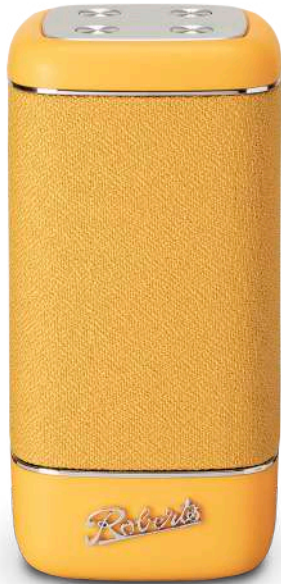

Alarm Clocks

Ortus DAB Charge

DAB+/FM BEDSIDE RADIO WITH USB AND WIRELESS CHARGING

- FM/DAB/DAB+ with 20 presets
- Bluetooth audio streaming from your devices
- Dual Alarms and Adjustable Sleep timer
- Wireless charging pad
- USB for device and smartphone charging
- Auto Dimming White LCD large screen display
- Headphone socket
- AC adaptor (included)

Roberts Beacon Bluetooth Speaker

Beacon 325 bluetooth speaker

BLUETOOTH PORTABLE SPEAKER WITH UP TO 12 HOURS PORTABLE PLAYTIME

- Bluetooth audio streaming from your devices
- Built-in rechargeable battery - up to 12 hours of play time
- Battery charge time - less than 4 hours
- 45mm neodymium loudspeaker with dual passive bass radiators
- UK milled speaker cloth for clear audio
- Silver colour metal accents and top panel
- AC Adapter included (Original version)
- USB-C powercable (L version)
- Size (mm) 94(w) x 191(h) x 94(d)

Charcoal Grey Midnight Blue Teal Blue Sunburst Yellow Dusky Pink

Beacon 335 bluetooth speaker

BLUETOOTH PORTABLE SPEAKER WITH STEREO MODE

- Bluetooth audio streaming from your devices
- Built-in rechargeable battery - up to 15 hours of play time
- Pair 2 Beacon 335Ls wirelessly for stereo sound (L-R Pair)
- Stores Bluetooth pairings for up to 10 devices
- Battery charge time - less than 4 hours
- 5 tuned EQ sound profiles (normal, classic, bass boost, outdoors, speech)
- 45mm neodymium loudspeaker with dual passive bass radiators
- UK milled speaker cloth for clear audio
- Gold colour metal accents and top panel
- USB-C for fast device charging at 1A
- AC Adapter included (Original version)
- USB-C powercable (L version)
- Size (mm) 94(w) x 191(h) x 94(d)