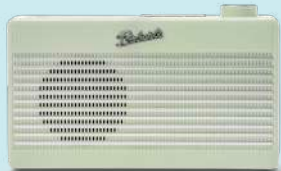

Portable Compact Radios

Revival Petite

PORTABLE COMPACT DAB+/FM RADIO WITH BLUETOOTH

- FM/DAB/DAB+ with 20 presets
- Bluetooth audio streaming from from your devices
- 40mm speaker and bass radiator for rich sound
- Up to 20 hours play time from integrated battery
- Aux-in for MP3 player
- USB charging cable included

Midnight Blue Dusky Pink Black Pop Orange Duck Egg Sunburst Yellow Electric Blue

Revival Uno BT

PORTABLE ICONIC DAB+/FM RADIO WITH BLUETOOTH

- FM/DAB/DAB+ with 20 presets
- Bluetooth audio streaming from from your devices
- Dual Alarms and Sleep timer
- Headphone socket
- Aux-in for MP3 player
- Stereo line out for external system
- Easy read Starburst display
- AC adaptor and optional AA batteries

Black Dove Grey Deep Green Dusky Pink Sunburst Yellow Duck Egg Teal Blue Pastel Cream

Rambler Mini

PORTABLE COMPACT DAB+/FM RADIO WITH BLUETOOTH

- FM/DAB/DAB+ with 20 presets
- Bluetooth audio streaming from your devices
- Up to 20 hours play time from integrated battery
- Travel lock switch
- Easy read LCD display with dimmable backlight
- Headphone socket
- USB charging cable included

Duck Egg Pastel Green Pastel Cream

Rambler BT Stereo

PORTABLE DAB+/FM RADIO WITH BLUETOOTH

- FM/DAB/DAB+ with 20 presets
- Bluetooth audio streaming from from your devices
- Two speakers for stereo sound
- Dual Alarms and Sleep timer
- Headphone socket
- Aux-in for MP3 player etc.
- Easy read Starburst display
- AC adaptor and optional AA batteries